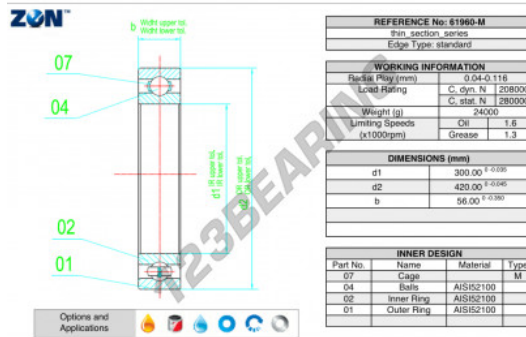

Deep groove ball bearing single row 61960-M-ZEN - 61960-M-ZEN

<https://www.123bearing.eu/bearing-housing/deep-groove-bearing/single-row/61960-m-zen>

PRODUCT FEATURES

Brand	ZEN
N° Ean13	3616060497215
Inside diameter	300 mm
Outside diameter	420 mm
Thickness	56 mm
Dynamic load	208 kN
Static load	280 kN
Packaging	1