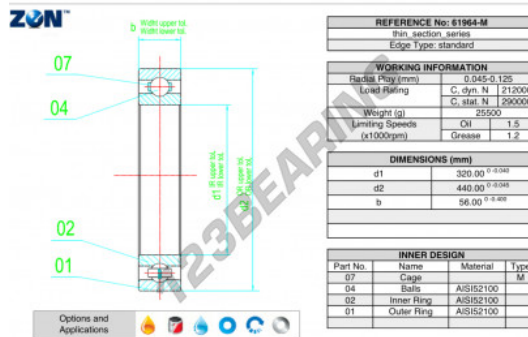

Deep groove ball bearing single row 61964-M-ZEN - 61964-M-ZEN

<https://www.123bearing.eu/bearing-housing/deep-groove-bearing/single-row/61964-m-zen>

PRODUCT FEATURES

Brand	ZEN
N° Ean13	3616060497222
Inside diameter	320 mm
Outside diameter	440 mm
Thickness	56 mm
Dynamic load	212 kN
Static load	290 kN
Packaging	1