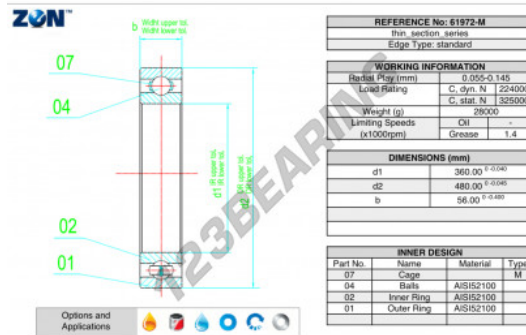

Deep groove ball bearing single row 61972-M-ZEN - 61972-M-ZEN

<https://www.123bearing.eu/bearing-housing/deep-groove-bearing/single-row/61972-m-zen>

PRODUCT FEATURES

Brand	ZEN
N° Ean13	3616060497246
Inside diameter	360 mm
Outside diameter	480 mm
Thickness	56 mm
Limiting speed	1400 rpm
Dynamic load	224 kN
Static load	325 kN
Packaging	1