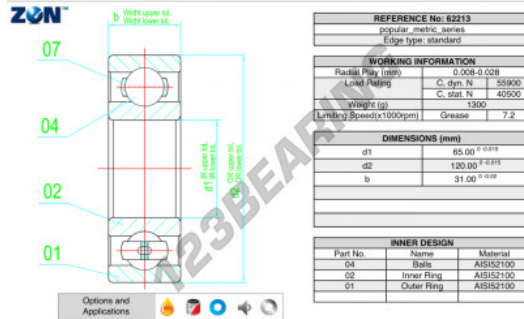

Deep groove ball bearing single row 62213-ZEN - 62213-ZEN

<https://www.123bearing.eu/bearing-housing/deep-groove-bearing/single-row/62213-zen>

PRODUCT FEATURES

Brand	ZEN
N° Ean13	3616060498113
Inside diameter	65 mm
Outside diameter	120 mm
Thickness	31 mm
Limiting speed	7200 rpm
Dynamic load	55.9 kN
Static load	40.5 kN
Packaging	1