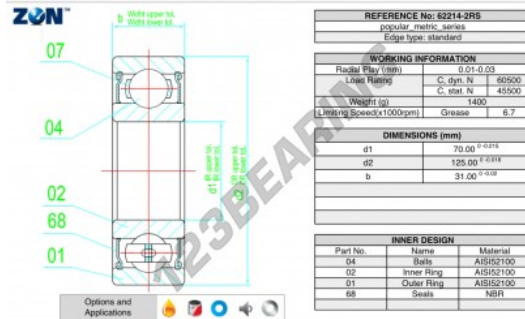

## Deep groove ball bearing single row 62214-2RS-ZEN - 62214-2RS-ZEN

<https://www.123bearing.eu/bearing-housing/deep-groove-bearing/single-row/62214-2rs-zen>

### PRODUCT FEATURES

Brand	ZEN
N° Ean13	3616060498120
Inside diameter	70 mm
Sealing	Seal on both sides
Outside diameter	125 mm
Thickness	31 mm
Limiting speed	6700 rpm
Dynamic load	60.5 kN
Static load	45.5 kN
Packaging	1