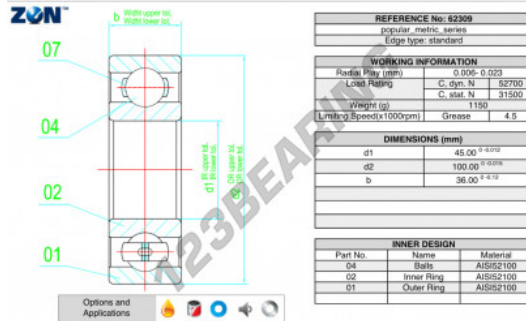

Deep groove ball bearing single row 62309-ZEN - 62309-ZEN

<https://www.123bearing.eu/bearing-housing/deep-groove-bearing/single-row/62309-zen>

PRODUCT FEATURES

Brand	ZEN
N° Ean13	3616060498366
Inside diameter	45 mm
Outside diameter	100 mm
Thickness	36 mm
Limiting speed	4500 rpm
Dynamic load	52.7 kN
Static load	31.5 kN
Packaging	1