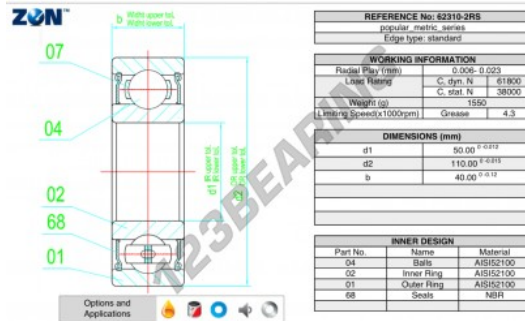

Deep groove ball bearing single row 62310-2RS-ZEN - 62310-2RS-ZEN

<https://www.123bearing.eu/bearing-housing/deep-groove-bearing/single-row/62310-2rs-zen>

PRODUCT FEATURES

Brand	ZEN
N° Ean13	3616060498373
Inside diameter	50 mm
Sealing	Seal on both sides
Outside diameter	110 mm
Thickness	40 mm
Limiting speed	4300 rpm
Dynamic load	61.8 kN
Static load	38 kN
Packaging	1