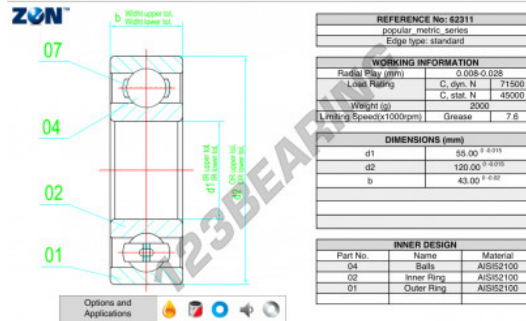

Deep groove ball bearing single row 62311-ZEN - 62311-ZEN

<https://www.123bearing.eu/bearing-housing/deep-groove-bearing/single-row/62311-zen>

PRODUCT FEATURES

Brand	ZEN
N° Ean13	3616060498403
Inside diameter	55 mm
Outside diameter	120 mm
Thickness	43 mm
Limiting speed	7600 rpm
Dynamic load	71.5 kN
Static load	45 kN
Packaging	1