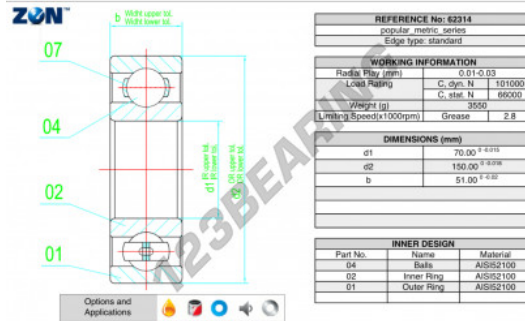

Deep groove ball bearing single row 62314-ZEN - 62314-ZEN

<https://www.123bearing.eu/bearing-housing/deep-groove-bearing/single-row/62314-zen>

PRODUCT FEATURES

Brand	ZEN
N° Ean13	3616060498465
Inside diameter	70 mm
Outside diameter	150 mm
Thickness	51 mm
Limiting speed	2800 rpm
Dynamic load	101 kN
Static load	66 kN
Packaging	1