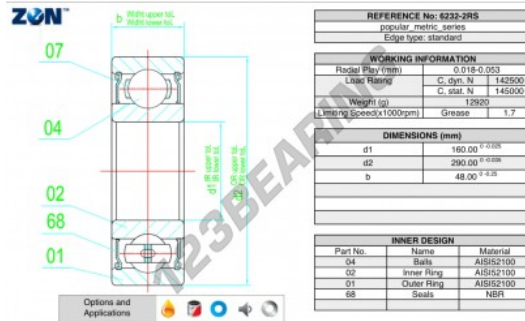

## Deep groove ball bearing single row 6232-2RS-ZEN - 6232-2RS-ZEN

<https://www.123bearing.eu/bearing-housing/deep-groove-bearing/single-row/6232-2rs-zen>

### PRODUCT FEATURES

Brand	ZEN
N° Ean13	3616060498472
Inside diameter	160 mm
Sealing	Seal on both sides
Outside diameter	290 mm
Thickness	48 mm
Limiting speed	1700 rpm
Dynamic load	142.5 kN
Static load	145 kN
Packaging	1