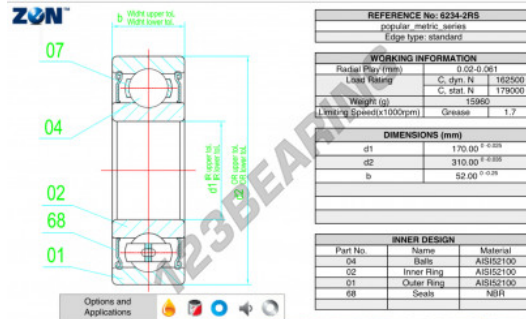

Deep groove ball bearing single row 6234-2RS-ZEN - 6234-2RS-ZEN

<https://www.123bearing.eu/bearing-housing/deep-groove-bearing/single-row/6234-2rs-zen>

PRODUCT FEATURES

Brand	ZEN
N° Ean13	3616060498496
Inside diameter	170 mm
Sealing	Seal on both sides
Outside diameter	310 mm
Thickness	52 mm
Limiting speed	1700 rpm
Dynamic load	162.5 kN
Static load	179 kN
Packaging	1