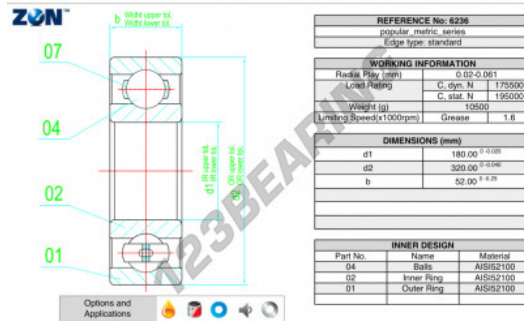

Deep groove ball bearing single row 6236-ZEN - 6236-ZEN

<https://www.123bearing.eu/bearing-housing/deep-groove-bearing/single-row/6236-zen>

PRODUCT FEATURES

Brand	ZEN
N° Ean13	3616060498526
Inside diameter	180 mm
Inside diameter	7.087" inch
Outside diameter	320 mm
Outside diameter	12.598" inch
Thickness	52 mm
Thickness	2.047" inch
Limiting speed	1600 rpm
Dynamic load	175.5 kN
Static load	195 kN
Packaging	1