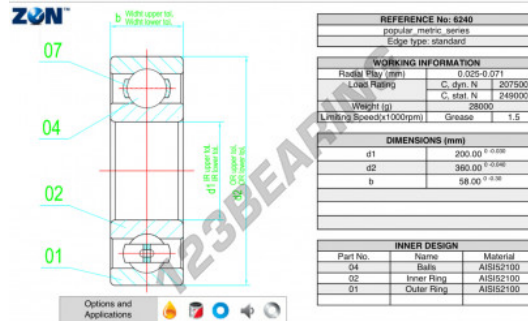

Deep groove ball bearing single row 6240-ZEN - 6240-ZEN

<https://www.123bearing.eu/bearing-housing/deep-groove-bearing/single-row/6240-zen>

PRODUCT FEATURES

| | |
|------------------|---------------|
| Brand | ZEN |
| N° Ean13 | 3616060498571 |
| Inside diameter | 200 mm |
| Inside diameter | 7.874" inch |
| Outside diameter | 360 mm |
| Outside diameter | 14.173" inch |
| Thickness | 58 mm |
| Thickness | 2.283" inch |
| Limiting speed | 1500 rpm |
| Dynamic load | 207.5 kN |
| Static load | 249 kN |
| Packaging | 1 |