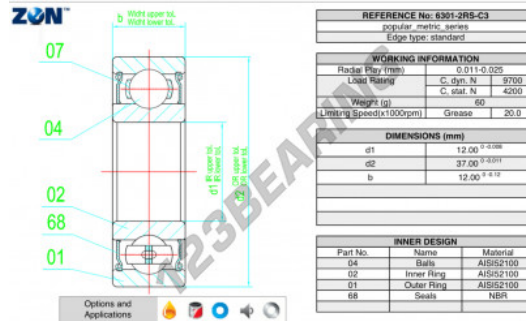

Deep groove ball bearing single row 6301-2RS-C3-ZEN - 6301-2RS-C3-ZEN

<https://www.123bearing.eu/bearing-housing/deep-groove-bearing/single-row/6301-2rs-c3-zen>

PRODUCT FEATURES

Brand	ZEN
N° Ean13	3616060498861
Inside diameter	12 mm
Sealing	Seal on both sides
Outside diameter	37 mm
Thickness	12 mm
Limiting speed	20000 rpm
Dynamic load	9.7 kN
Static load	4.2 kN
Packaging	1