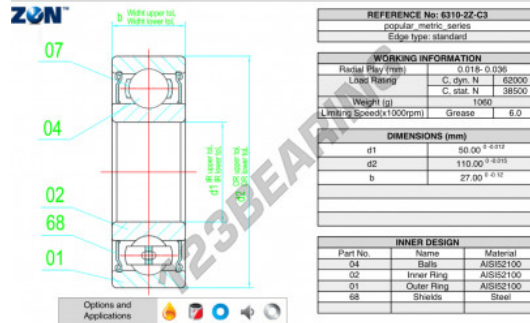

Deep groove ball bearing single row 6310-ZZ-C3-ZEN - 6310-ZZ-C3-ZEN

<https://www.123bearing.eu/bearing-housing/deep-groove-bearing/single-row/6310-zz-c3-zen>

PRODUCT FEATURES

Brand	ZEN
N° Ean13	3616060499271
Inside diameter	50 mm
Sealing	Shield on both sides
Outside diameter	110 mm
Thickness	27 mm
Limiting speed	6000 rpm
Weight	1090 g
Dynamic load	62 kN
Static load	38.5 kN
Packaging	1