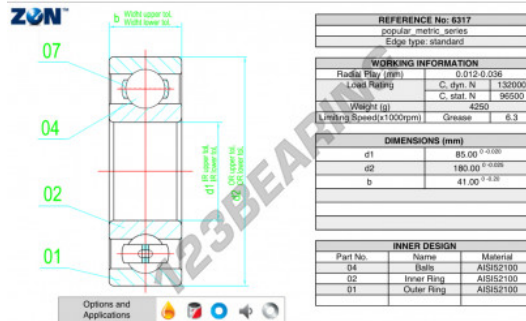

Deep groove ball bearing single row 6317-ZEN - 6317-ZEN

<https://www.123bearing.eu/bearing-housing/deep-groove-bearing/single-row/6317-zen>

PRODUCT FEATURES

Brand	ZEN
N° Ean13	3616060499431
Inside diameter	85 mm
Outside diameter	180 mm
Thickness	41 mm
Limiting speed	6300 rpm
Dynamic load	132 kN
Static load	96.5 kN
Packaging	1