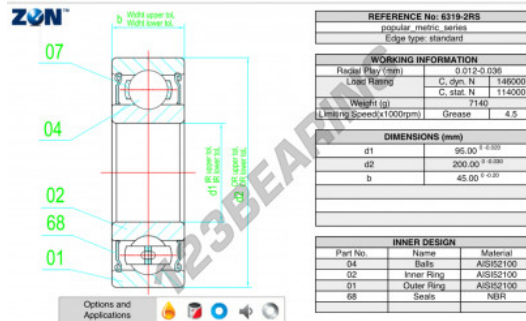

Deep groove ball bearing single row 6319-2RS-ZEN - 6319-2RS-ZEN

<https://www.123bearing.eu/bearing-housing/deep-groove-bearing/single-row/6319-2rs-zen>

PRODUCT FEATURES

Brand	ZEN
N° Ean13	3616060499462
Inside diameter	95 mm
Sealing	Seal on both sides
Outside diameter	200 mm
Thickness	45 mm
Limiting speed	4500 rpm
Dynamic load	146 kN
Static load	114 kN
Packaging	1