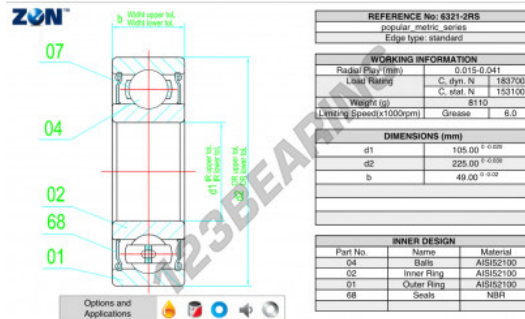

Deep groove ball bearing single row 6321-2RS-ZEN - 6321-2RS-ZEN

<https://www.123bearing.eu/bearing-housing/deep-groove-bearing/single-row/6321-2rs-zen>

PRODUCT FEATURES

Brand	ZEN
N° Ean13	3616060499509
Inside diameter	105 mm
Inside diameter	4.134" inch
Sealing	Seal on both sides
Outside diameter	225 mm
Outside diameter	8.858" inch
Thickness	49 mm
Thickness	1.929" inch
Limiting speed	6000 rpm
Dynamic load	183.7 kN
Static load	153.1 kN
Packaging	1