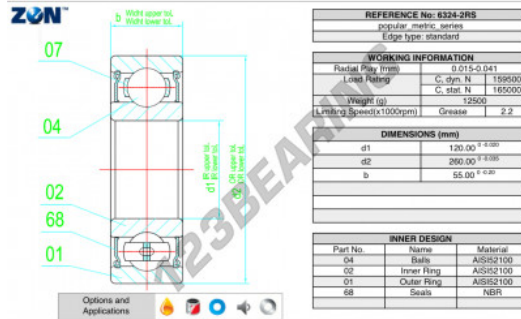

Deep groove ball bearing single row 6324-2RS-ZEN - 6324-2RS-ZEN

<https://www.123bearing.eu/bearing-housing/deep-groove-bearing/single-row/6324-2rs-zen>

PRODUCT FEATURES

Brand	ZEN
N° Ean13	3616060499547
Inside diameter	120 mm
Sealing	Seal on both sides
Outside diameter	260 mm
Thickness	55 mm
Limiting speed	2200 rpm
Weight	14780 g
Dynamic load	159.5 kN
Static load	165 kN
Packaging	1