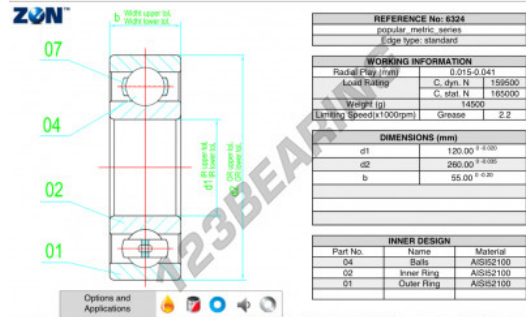

Deep groove ball bearing single row 6324-ZEN - 6324-ZEN

<https://www.123bearing.eu/bearing-housing/deep-groove-bearing/single-row/6324-zen>

PRODUCT FEATURES

Brand	ZEN
N° Ean13	3616060499554
Inside diameter	120 mm
Outside diameter	260 mm
Thickness	55 mm
Limiting speed	2200 rpm
Weight	12320 g
Dynamic load	159.5 kN
Static load	165 kN
Packaging	1