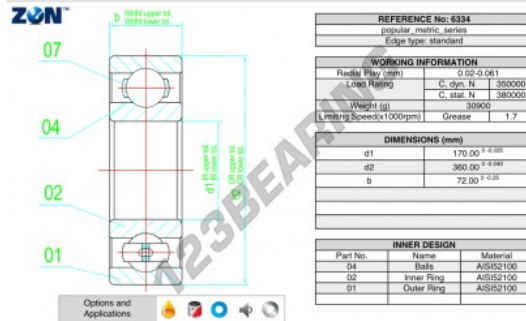

Deep groove ball bearing single row 6334-ZEN - 6334-ZEN

<https://www.123bearing.eu/bearing-housing/deep-groove-bearing/single-row/6334-zen>

PRODUCT FEATURES

Brand	ZEN
N° Ean13	3616060499622
Inside diameter	170 mm
Inside diameter	6.693" inch
Outside diameter	360 mm
Outside diameter	14.173" inch
Thickness	72 mm
Thickness	2.835" inch
Limiting speed	1700 rpm
Dynamic load	350 kN
Static load	380 kN
Packaging	1