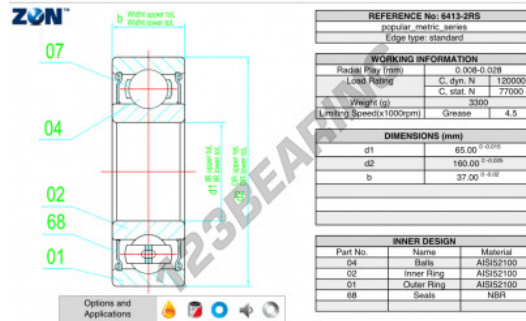

## Deep groove ball bearing single row 6413-2RS-ZEN - 6413-2RS-ZEN

<https://www.123bearing.eu/bearing-housing/deep-groove-bearing/single-row/6413-2rs-zen>

### PRODUCT FEATURES

Brand	ZEN
N° Ean13	3616060500021
Inside diameter	65 mm
Sealing	Seal on both sides
Outside diameter	160 mm
Thickness	37 mm
Limiting speed	4500 rpm
Dynamic load	120 kN
Static load	77 kN
Packaging	1