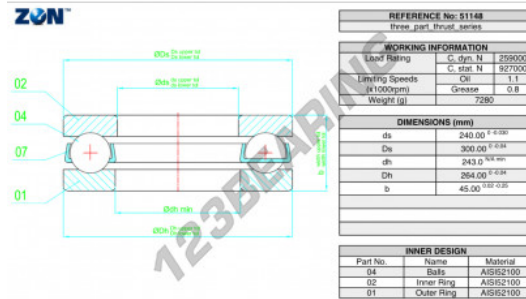

Thrust ball bearing 51148-ZEN - 51148-ZEN

<https://www.123bearing.eu/bearing-housing/deep-groove-bearing/thrust/51148-zen>

PRODUCT FEATURES

Brand	ZEN
N° Ean13	3616060503404
Inside diameter	240 mm
Outside diameter	300 mm
Thickness	45 mm
Weight	6877 g
Dynamic load	259 kN
Static load	927 kN
Packaging	1