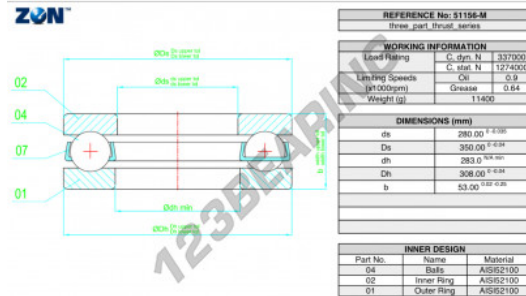

Thrust ball bearing 51156-M-ZEN - 51156-M-ZEN

<https://www.123bearing.eu/bearing-housing/deep-groove-bearing/thrust/51156-m-zen>

PRODUCT FEATURES

Brand	ZEN
N° Ean13	3616060503428
Inside diameter	280 mm
Outside diameter	350 mm
Thickness	53 mm
Weight	11400 g
Dynamic load	337 kN
Static load	1274 kN
Packaging	-