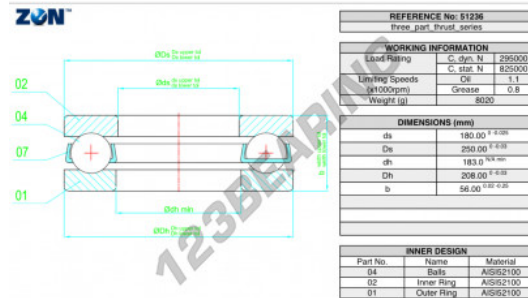

## Thrust ball bearing 51236-ZEN - 51236-ZEN

<https://www.123bearing.eu/bearing-housing/deep-groove-bearing/thrust/51236-zen>

## PRODUCT FEATURES

Brand	ZEN
N° Ean13	3616060503756
Inside diameter	180 mm
Outside diameter	250 mm
Thickness	56 mm
Dynamic load	295 kN
Static load	825 kN
Packaging	1

[contact@123bearing.eu](mailto:contact@123bearing.eu)