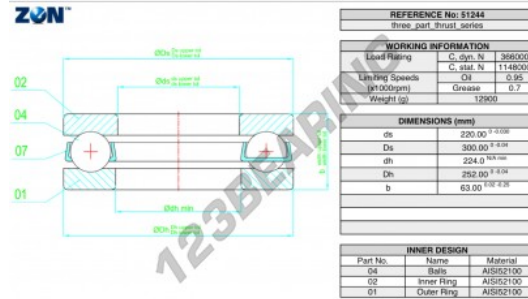

## Thrust ball bearing 51244-ZEN - 51244-ZEN

<https://www.123bearing.eu/bearing-housing/deep-groove-bearing/thrust/51244-zen>

### PRODUCT FEATURES

Brand	ZEN
N° Ean13	3616060503787
Inside diameter	220 mm
Inside diameter	8.661" inch
Outside diameter	300 mm
Outside diameter	11.811" inch
Thickness	63 mm
Thickness	2.48" inch
Dynamic load	366 kN
Static load	1148 kN
Packaging	1