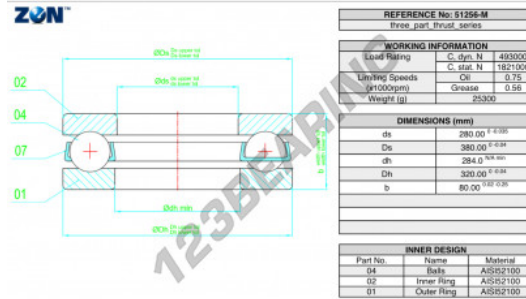

## Thrust ball bearing 51256-M-ZEN - 51256-M-ZEN

<https://www.123bearing.eu/bearing-housing/deep-groove-bearing/thrust/51256-m-zen>

### PRODUCT FEATURES

Brand	ZEN
N° Ean13	3616060503817
Inside diameter	280 mm
Inside diameter	11.024" inch
Outside diameter	380 mm
Outside diameter	14.961" inch
Thickness	80 mm
Thickness	3.15" inch
Dynamic load	493 kN
Static load	1821 kN
Packaging	1