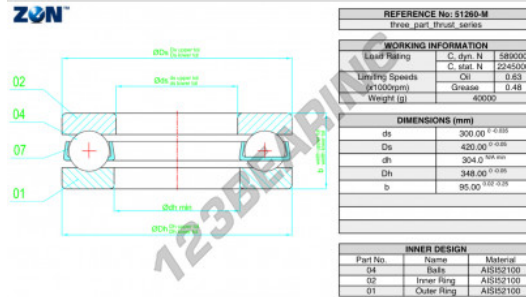

Thrust ball bearing 51260-M-ZEN - 51260-M-ZEN

<https://www.123bearing.eu/bearing-housing/deep-groove-bearing/thrust/51260-m-zen>

PRODUCT FEATURES

Brand	ZEN
N° Ean13	3616060503824
Inside diameter	300 mm
Inside diameter	11.811" inch
Outside diameter	420 mm
Outside diameter	16.535" inch
Thickness	95 mm
Thickness	3.74" inch
Dynamic load	589 kN
Static load	2245 kN
Packaging	1