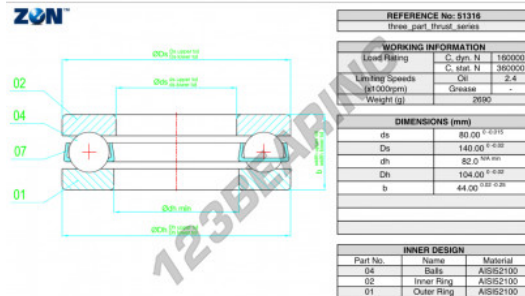

## Thrust ball bearing 51316-ZEN - 51316-ZEN

<https://www.123bearing.eu/bearing-housing/deep-groove-bearing/thrust/51316-zen>

### PRODUCT FEATURES

Brand	ZEN
N° Ean13	3616060503978
Inside diameter	80 mm
Outside diameter	140 mm
Thickness	44 mm
Limiting speed	2400 rpm
Dynamic load	160 kN
Static load	360 kN
Packaging	1

[contact@123bearing.eu](mailto:contact@123bearing.eu)