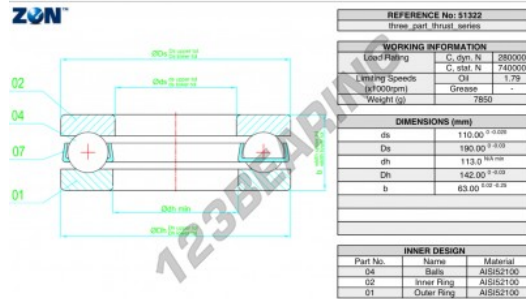

Thrust ball bearing 51322-ZEN - 51322-ZEN

<https://www.123bearing.eu/bearing-housing/deep-groove-bearing/thrust/51322-zen>

PRODUCT FEATURES

Brand	ZEN
N° Ean13	3616060504012
Inside diameter	110 mm
Inside diameter	4.331" inch
Outside diameter	190 mm
Outside diameter	7.48" inch
Thickness	63 mm
Thickness	2.48" inch
Limiting speed	1790 rpm
Dynamic load	280 kN
Static load	740 kN
Packaging	1