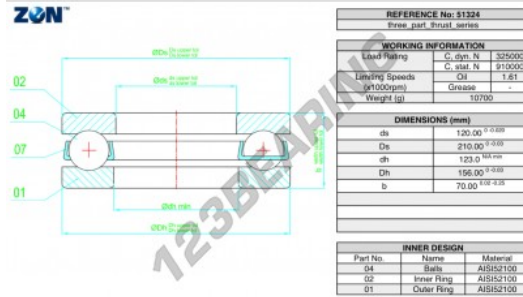

Thrust ball bearing 51324-ZEN - 51324-ZEN

<https://www.123bearing.eu/bearing-housing/deep-groove-bearing/thrust/51324-zen>

PRODUCT FEATURES

Brand	ZEN
N° Ean13	3616060504029
Inside diameter	120 mm
Outside diameter	210 mm
Thickness	70 mm
Limiting speed	1610 rpm
Dynamic load	325 kN
Static load	910 kN
Packaging	1