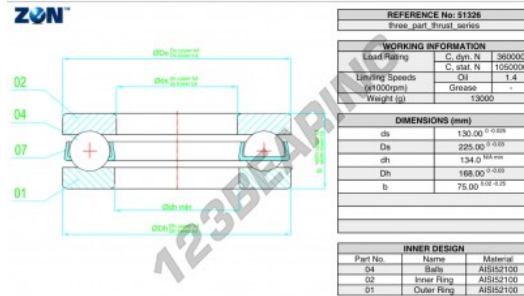

Thrust ball bearing 51326-ZEN - 51326-ZEN

<https://www.123bearing.eu/bearing-housing/deep-groove-bearing/thrust/51326-zen>

PRODUCT FEATURES

Brand	ZEN
N° Ean13	3616060504036
Inside diameter	130 mm
Outside diameter	225 mm
Thickness	75 mm
Limiting speed	1400 rpm
Weight	13000 g
Dynamic load	360 kN
Static load	1050 kN
Packaging	1
Standard	No standard