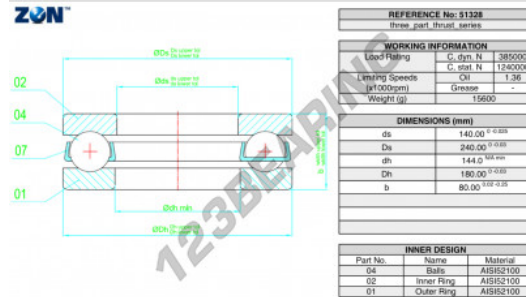

## Thrust ball bearing 51328-ZEN - 51328-ZEN

<https://www.123bearing.eu/bearing-housing/deep-groove-bearing/thrust/51328-zen>

### PRODUCT FEATURES

Brand	ZEN
N° Ean13	3616060504043
Inside diameter	140 mm
Outside diameter	240 mm
Thickness	80 mm
Limiting speed	1360 rpm
Dynamic load	385 kN
Static load	1240 kN
Packaging	1

[contact@123bearing.eu](mailto:contact@123bearing.eu)