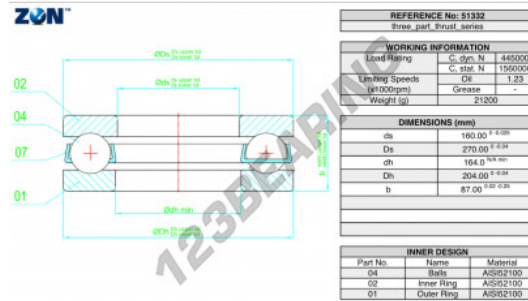

Thrust ball bearing 51332-ZEN - 51332-ZEN

<https://www.123bearing.eu/bearing-housing/deep-groove-bearing/thrust/51332-zen>

PRODUCT FEATURES

Brand	ZEN
N° Ean13	3616060504067
Inside diameter	160 mm
Outside diameter	270 mm
Thickness	87 mm
Limiting speed	1230 rpm
Dynamic load	445 kN
Static load	1560 kN
Packaging	1