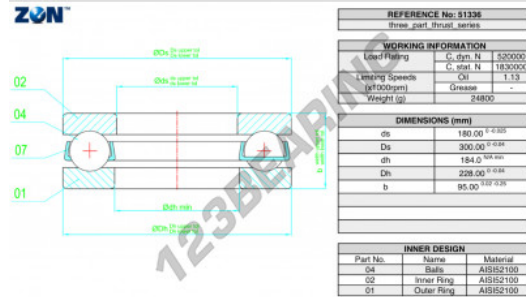

Thrust ball bearing 51336-ZEN - 51336-ZEN

<https://www.123bearing.eu/bearing-housing/deep-groove-bearing/thrust/51336-zen>

PRODUCT FEATURES

Brand	ZEN
N° Ean13	3616060504081
Inside diameter	180 mm
Inside diameter	7.087" inch
Outside diameter	300 mm
Outside diameter	11.811" inch
Thickness	95 mm
Thickness	3.74" inch
Limiting speed	1130 rpm
Dynamic load	520 kN
Static load	1830 kN
Packaging	1