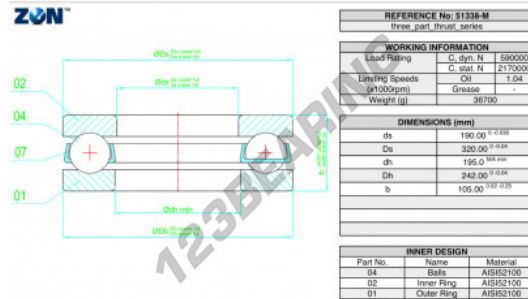

## Thrust ball bearing 51338-M-ZEN - 51338-M-ZEN

<https://www.123bearing.eu/bearing-housing/deep-groove-bearing/thrust/51338-m-zen>

### PRODUCT FEATURES

Brand	ZEN
N° Ean13	3616060504098
Inside diameter	190 mm
Inside diameter	7.48" inch
Outside diameter	320 mm
Outside diameter	12.598" inch
Thickness	105 mm
Thickness	4.134" inch
Limiting speed	1040 rpm
Dynamic load	590 kN
Static load	2170 kN
Packaging	1