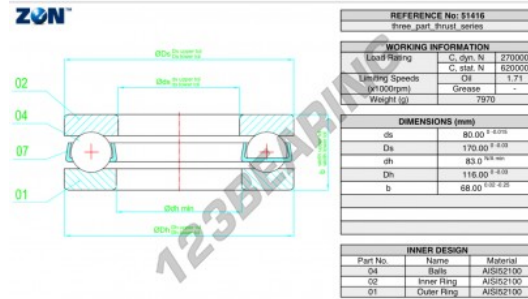

## Thrust ball bearing 51416-ZEN - 51416-ZEN

<https://www.123bearing.eu/bearing-housing/deep-groove-bearing/thrust/51416-zen>

## PRODUCT FEATURES

Brand	ZEN
N° Ean13	3616060504159
Inside diameter	80 mm
Inside diameter	3.15" inch
Outside diameter	170 mm
Outside diameter	6.693" inch
Thickness	68 mm
Thickness	2.677" inch
Limiting speed	1710 rpm
Dynamic load	270 kN
Static load	620 kN
Packaging	1