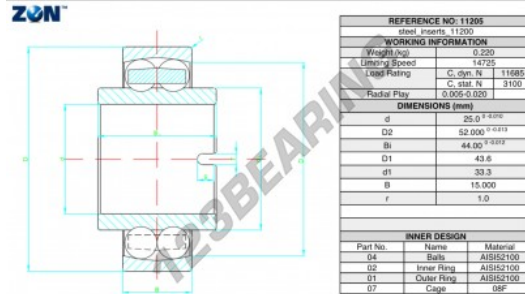

## Self aligning ball bearing 11205-ZEN - 11205-ZEN

<https://www.123bearing.eu/bearing-housing/deep-groove-bearing/sefl-aligning/11205-zen>

### PRODUCT FEATURES

Brand	ZEN
N° Ean13	3616060504838
Inside diameter	25 mm
Outside diameter	52 mm
Thickness	44 mm
Limiting speed	14725 rpm
Dynamic load	11.685 kN
Static load	3.1 kN
Packaging	1

[contact@123bearing.eu](mailto:contact@123bearing.eu)