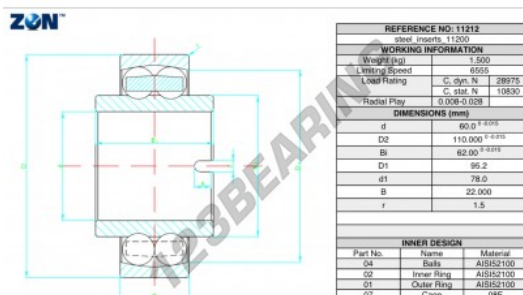

## Self aligning ball bearing 11212-ZEN - 11212-ZEN

<https://www.123bearing.eu/bearing-housing/deep-groove-bearing/sefl-aligning/11212-zen>

### PRODUCT FEATURES

Brand	ZEN
N° Ean13	3616060504906
Inside diameter	60 mm
Outside diameter	110 mm
Thickness	62 mm
Limiting speed	6555 rpm
Dynamic load	28.975 kN
Static load	10.83 kN
Packaging	1

[contact@123bearing.eu](mailto:contact@123bearing.eu)