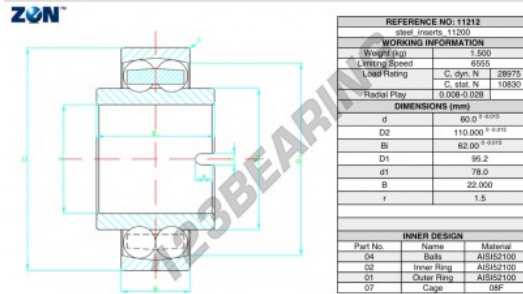

Self aligning ball bearing 11212-ZEN - 11212-ZEN

<https://www.123bearing.eu/bearing-housing/deep-groove-bearing/sefl-aligning/11212-zen>

PRODUCT FEATURES

Brand	ZEN
N° Ean13	3616060504906
Inside diameter	60 mm
Outside diameter	110 mm
Thickness	62 mm
Limiting speed	6555 rpm
Dynamic load	28.975 kN
Static load	10.83 kN
Packaging	1