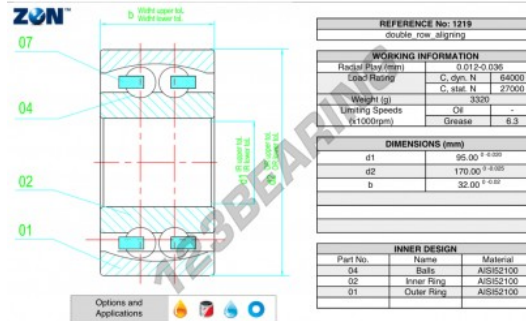

Self aligning ball bearing 1219-ZEN - 1219-ZEN

<https://www.123bearing.eu/bearing-housing/deep-groove-bearing/sefl-aligning/1219-zen>

PRODUCT FEATURES

Brand	ZEN
N° Ean13	3616060505125
Inside diameter	95 mm
Outside diameter	170 mm
Thickness	32 mm
Limiting speed	6300 rpm
Dynamic load	64 kN
Static load	27 kN
Packaging	1