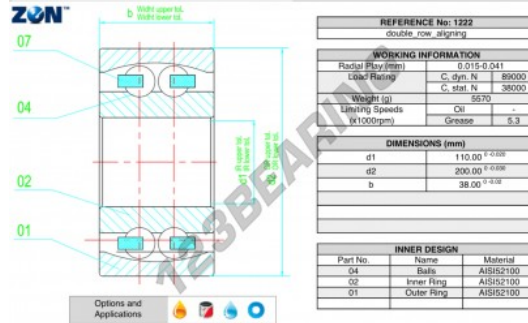

Self aligning ball bearing 1222-ZEN - 1222-ZEN

<https://www.123bearing.eu/bearing-housing/deep-groove-bearing/sefl-aligning/1222-zen>

PRODUCT FEATURES

Brand	ZEN
N° Ean13	3616060505149
Inside diameter	110 mm
Outside diameter	200 mm
Thickness	38 mm
Limiting speed	5300 rpm
Dynamic load	89 kN
Static load	38 kN
Packaging	1