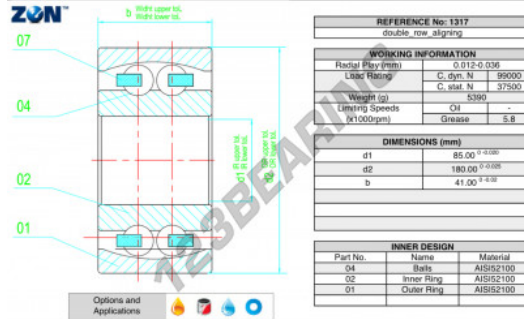

Self aligning ball bearing 1317-ZEN - 1317-ZEN

<https://www.123bearing.eu/bearing-housing/deep-groove-bearing/sefl-aligning/1317-zen>

PRODUCT FEATURES

Brand	ZEN
N° Ean13	3616060505323
Inside diameter	85 mm
Outside diameter	180 mm
Thickness	41 mm
Limiting speed	5800 rpm
Dynamic load	99 kN
Static load	37.5 kN
Packaging	1