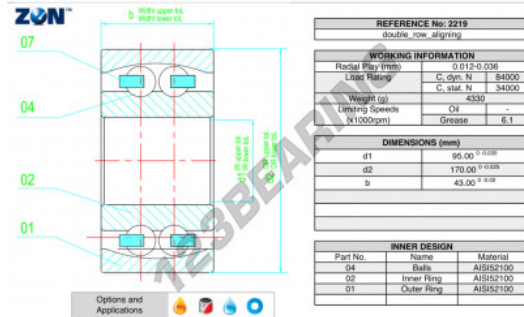

Self aligning ball bearing 2219-ZEN - 2219-ZEN

<https://www.123bearing.eu/bearing-housing/deep-groove-bearing/sefl-aligning/2219-zen>

PRODUCT FEATURES

Brand	ZEN
N° Ean13	3616060505569
Inside diameter	95 mm
Inside diameter	3.74" inch
Outside diameter	170 mm
Outside diameter	6.693" inch
Thickness	43 mm
Thickness	1.693" inch
Limiting speed	6100 rpm
Dynamic load	84 kN
Static load	34 kN
Packaging	1