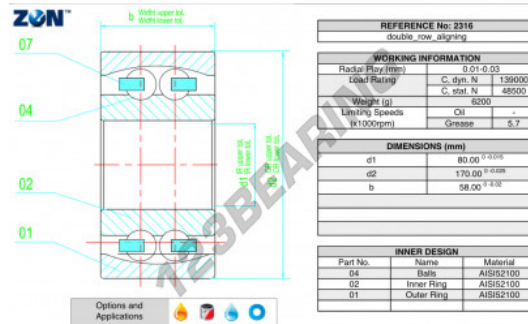

Self aligning ball bearing 2316-ZEN - 2316-ZEN

<https://www.123bearing.eu/bearing-housing/deep-groove-bearing/sefl-aligning/2316-zen>

PRODUCT FEATURES

Brand	ZEN
N° Ean13	3616060505736
Inside diameter	80 mm
Outside diameter	170 mm
Thickness	58 mm
Limiting speed	5700 rpm
Weight	5657 g
Dynamic load	139 kN
Static load	48.5 kN
Packaging	1