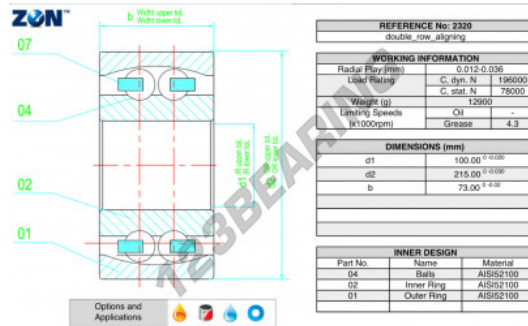

## Self aligning ball bearing 2320-ZEN - 2320-ZEN

<https://www.123bearing.eu/bearing-housing/deep-groove-bearing/sefl-aligning/2320-zen>

## PRODUCT FEATURES

|                  |               |
|------------------|---------------|
| Brand            | ZEN           |
| N° Ean13         | 3616060505774 |
| Inside diameter  | 100 mm        |
| Outside diameter | 215 mm        |
| Thickness        | 73 mm         |
| Limiting speed   | 4300 rpm      |
| Dynamic load     | 196 kN        |
| Static load      | 78 kN         |
| Packaging        | 1             |