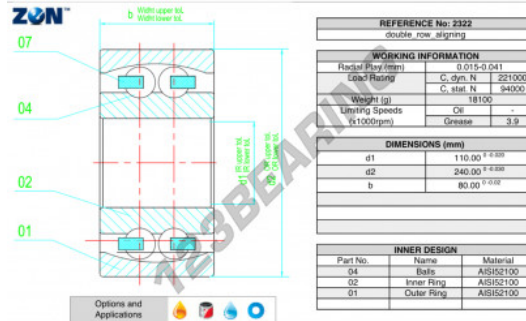

## Self aligning ball bearing 2322-ZEN - 2322-ZEN

<https://www.123bearing.eu/bearing-housing/deep-groove-bearing/sefl-aligning/2322-zen>

### PRODUCT FEATURES

Brand	ZEN
N° Ean13	3616060505781
Inside diameter	110 mm
Outside diameter	240 mm
Thickness	80 mm
Limiting speed	3900 rpm
Dynamic load	221 kN
Static load	94 kN
Packaging	1

[contact@123bearing.eu](mailto:contact@123bearing.eu)