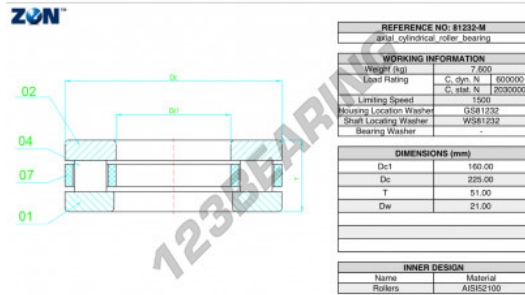

Thrust roller bearing 81232-M-ZEN - 81232-M-ZEN

<https://www.123bearing.eu/bearing-housing/roller-bearing/thrust/81232-m-zen>

PRODUCT FEATURES

Brand	ZEN
N° Ean13	3616060508119
Inside diameter	160 mm
Outside diameter	225 mm
Thickness	51 mm
Limiting speed	1500 rpm
Dynamic load	600 kN
Static load	2030 kN
Packaging	-