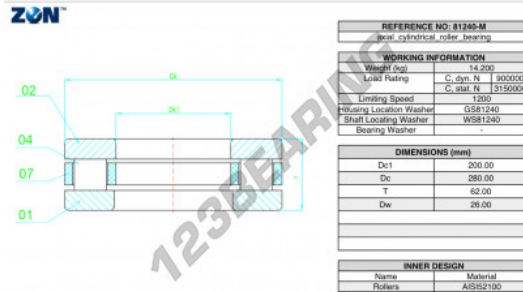

### PRODUCT FEATURES

Brand	ZEN
N° Ean13	3616060508133
Inside diameter	200 mm
Outside diameter	280 mm
Thickness	26 mm
Limiting speed	1200 rpm
Dynamic load	900 kN
Static load	3150 kN
Packaging	1

[contact@123bearing.eu](mailto:contact@123bearing.eu)