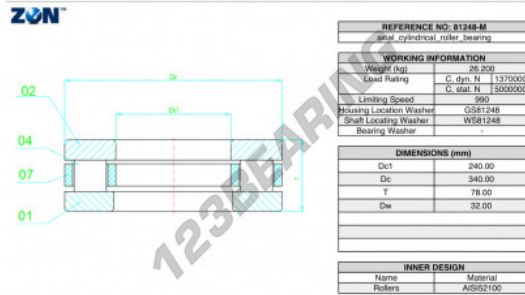

Thrust roller bearing 81248-M-ZEN - 81248-M-ZEN

<https://www.123bearing.eu/bearing-housing/roller-bearing/thrust/81248-m-zen>

PRODUCT FEATURES

Brand	ZEN
N° Ean13	3616060508157
Inside diameter	240 mm
Outside diameter	340 mm
Thickness	78 mm
Limiting speed	990 rpm
Dynamic load	1370 kN
Static load	5000 kN
Packaging	1