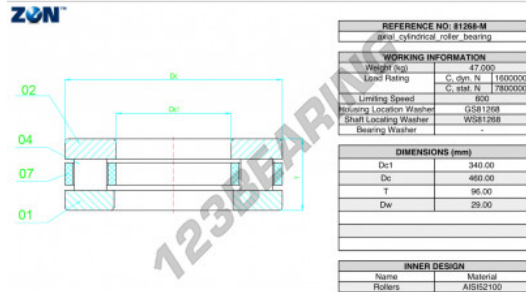

Thrust roller bearing 81268-M-ZEN - 81268-M-ZEN

<https://www.123bearing.eu/bearing-housing/roller-bearing/thrust/81268-m-zen>

PRODUCT FEATURES

Brand	ZEN
N° Ean13	3616060508188
Inside diameter	340 mm
Outside diameter	460 mm
Thickness	96 mm
Limiting speed	600 rpm
Dynamic load	1600 kN
Static load	7800 kN
Packaging	-